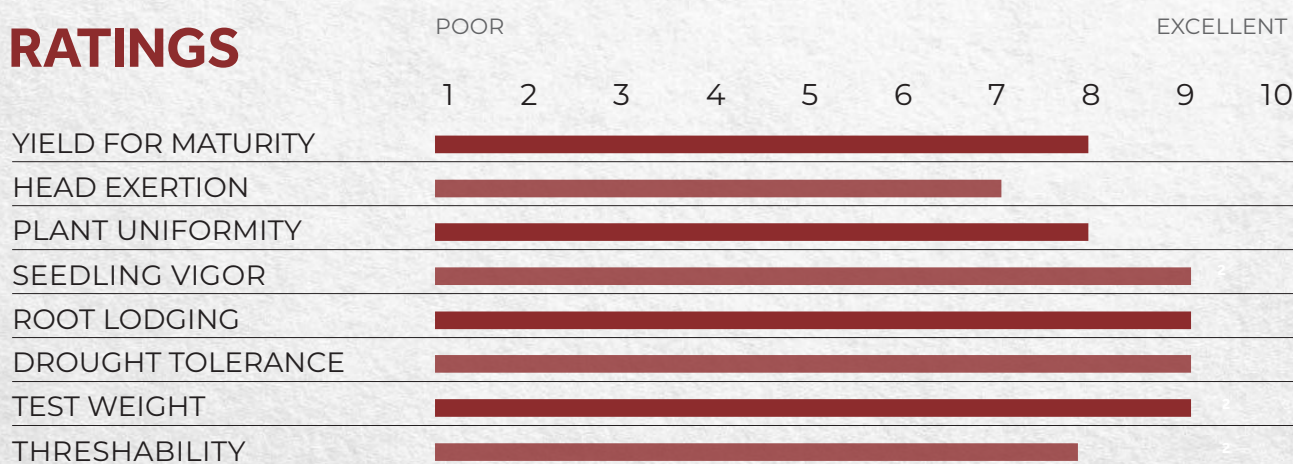

# KGS 1910AT

EARLY BRONZE GRAIN SORGHUM

## CHARACTERISTICS

- Great fit for high elevations or late planted/double crop acres
- Excellence in low-end yield response areas
- Good late season standability
- High SCA tolerance

MATURITY	EARLY
SEEDS/LB	13-14
GRAIN COLOR	BRONZE
HEAD TYPE	SEMI-OPEN
PLANT HEIGHT	32 TO 36

## RATINGS